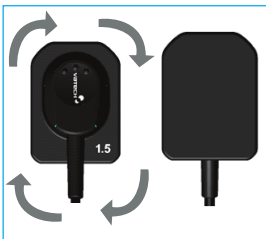

# EzSensor Classic

Good is not enough... experience more...

**Experience the Real Mobility**

Actual 17 lp/mm Resolution

IP68 Water & Dust Proof

Cut Corners Rounded Edges

Powerful Consultation Tool

## Classic value for you

- ▲ Advanced Hybrid **CMOS APS** Detector
- ▲ Unique Size **1.5** : Extra Active Area **34%** as compared to size 1
- ▲ Highly Comfortable : **Cut Corners & Rounded Edges**
- ▲ Fast Data Transfer : **Direct USB** Connector
- ▲ Water & Dust Proof : **Hermetically Sealed**
- ▲ Higher Image Resolution : **17 lp/mm**
- ▲ Faster Work Flow : **EzDent-i** Viewer Software
- ▲ 2 in 1 Consultation Tool : **EzCodi** Consult Software
- ▲ Simulation : Implant, **Crown & Bleaching**
- ▲ Your Total Peace of Mind : **5 Years Warranty**