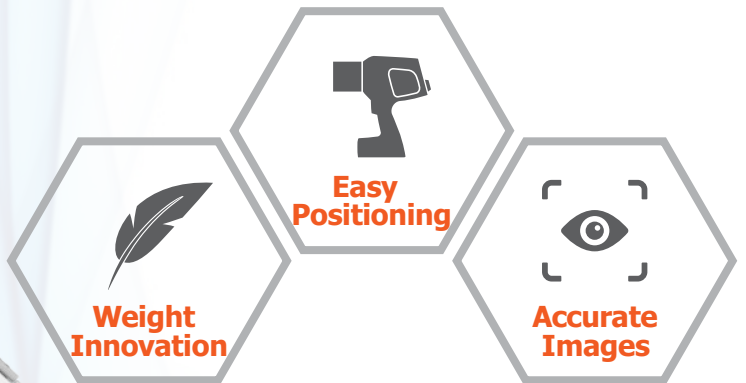

EzRay **Air**

World's Lightest **1.54 Kg** Portable X-Ray

Smart Portable Innovation

Non-Stop Practice
Always Prepared
Stress Free Patients

Focal Spot : 0.4mm	Current : 2.5mA
Tube Voltage : 60kV	Exposure Time : 0.05 ~ 0.50 sec