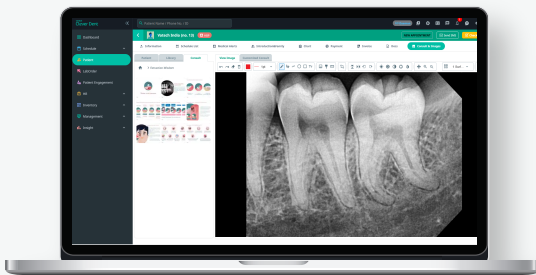

Complete Inhouse Manufacturing

HARDWARE & SOFTWARE

EzDent-i

Powerful Consultation Tool

- 2 in 1 communication with **EzDent-i**
Now it's possible to diagnose and consult at the same time on the same screen.
- **Unique 250+ Animated Consultation Videos by Vatech**
Quick Explanation of Procedure Increases Treatment Acceptance Ratio

Effective Diagnosis + Consultation

VIN ESC 0924

INTEGRATED
PMS

CleverDent

Patient Management Software

- **Fast Installation Setup** - Most Simple Design
- **Increased Productivity** - Faster Patient Consultation
- **Enhanced Reputation in Dentistry** - Get More Referrals
- **Easy Access of Data** - From Any Vatech Imaging Software