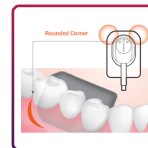

Cut Corners & Tapered Edges
Easy Positioning & Optimal
Patient Comfort, No Pain

Thinnest Sensor 4.8
CMOS APS Detector
easy to position in patient's mouth

Water & Dust Resistant
IP68 - Protects From Water
& Resists Dust