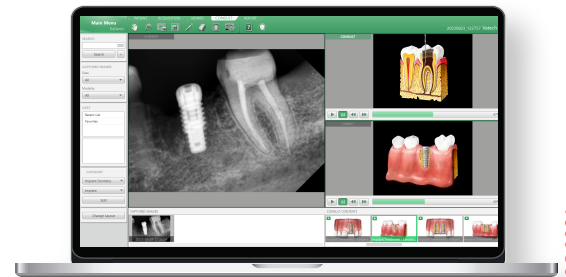

Fast & Efficient Workflow
Direct USB Interface, allows
fast & easy transfer of images

250+ Animated Videos
Unique Consultation Tool, Increases
Treatment Acceptance Ratio

ONLY COMPANY HAVING
DIRECT MANUFACTURING
& DIRECT SERVICE NETWORK

Complete Inhouse Manufacturing

HARDWARE & SOFTWARE

EzDent-i

Powerful Consultation Tool

- 2 in 1 communication with **EzDent-i**
Now it's possible to diagnose and consult at the same time on the same screen.
- **Unique 250+ Animated Consultation Videos by Vatech**
Quick Explanation of Procedure Increases Treatment Acceptance Ratio

Effective Diagnosis + Consultation

VIN ESC 0924

INTEGRATED
PMS

CleverDent

Patient Management Software

- **Fast Installation Setup** - Most Simple Design
- **Increased Productivity** - Faster Patient Consultation
- **Enhanced Reputation in Dentistry** - Get More Referrals
- **Easy Access of Data** - From Any Vatech Imaging Software